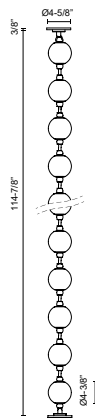

MARNI PD321716-RT

FIXTURE DIMENSIONS	L114-7/8" x W4-3/8" x H4-3/8"
LIGHT SOURCE	LED with Remote Driver
WATTAGE	75W
TOTAL LUMENS	4650lm
DELIVERED LUMENS	NB-3710lm*; PN-3635lm*;
VOLTAGE	120-277V
COLOR TEMPERATURE	3000K
CRI (RA)	90CRI
DIMMABLE	Yes, TRIAC/ELV (Not Included) or 0-10V Dimmer (Optional, Not Included)
DIFFUSER DETAILS	Clear Carved Acrylic
MATERIAL	Aluminum + Steel
SLOPED CEILING ADAPTABLE	Yes, Up to 45 Degrees
ILLUMINATION DIRECTION	Omni-directional
LOCATION	Dry
CANOPY DIMENSIONS	D4-5/8" x H3/8"
PAINT FINISH	NB01; PN01;

[D - Diameter, L - Length, W - Width, H - Height, E - Extension]

AVAILABLE FINISHES:

PD321716NB-RT
Natural Brass

PD321716PN-RT
Polished Nickel

*For complete warranty terms, please visit: www.aloralighting.com/warranty

Vertical Option

Horizontal Option